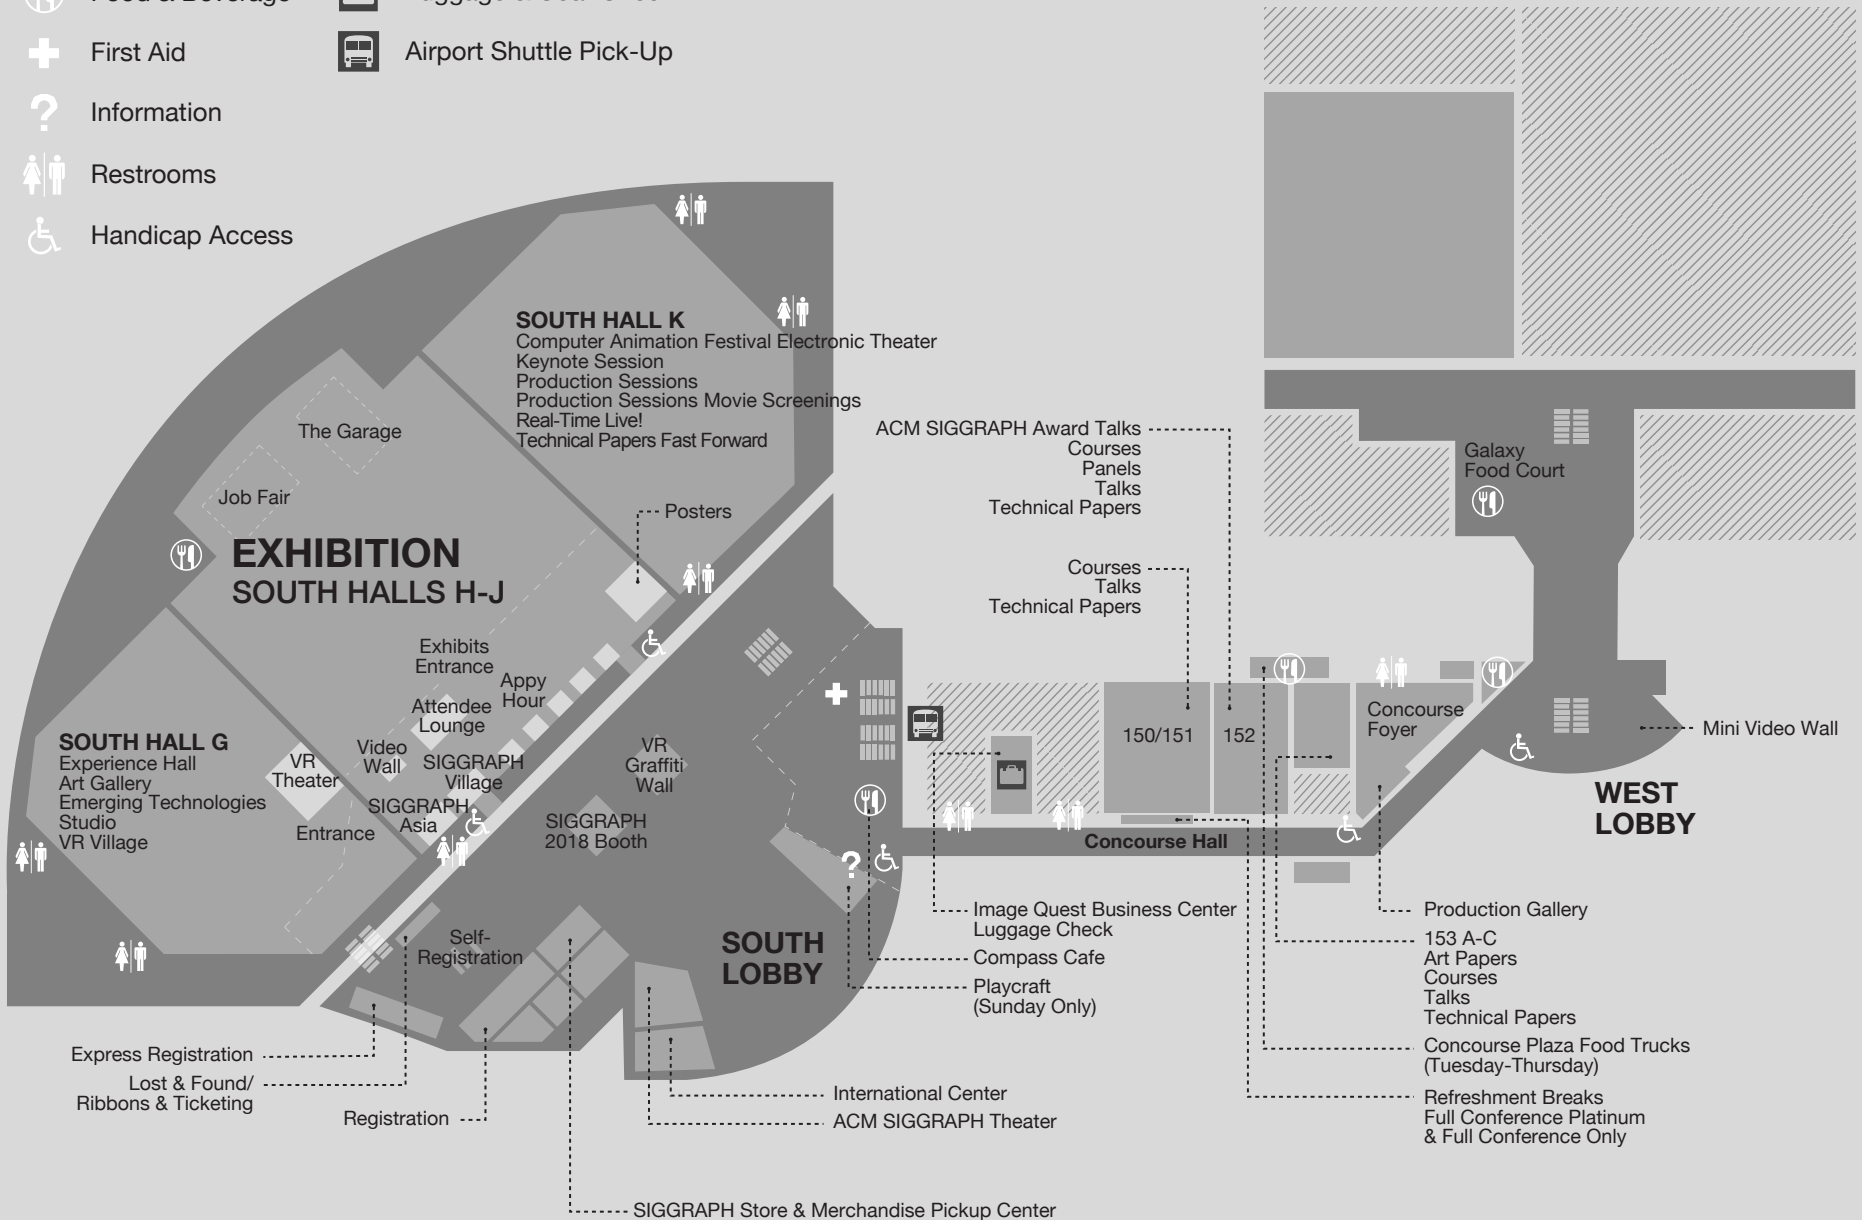

Los Angeles Convention Center Level 1

SIGGRAPH 2017 Conference Reception Shuttle Service

Shuttle service to the SIGGRAPH 2017 Conference Reception at the California Science Center on Monday, 31 July begins at 7:45 pm from Gilbert Lindsey Drive at West Hall.

-  Food & Beverage
-  First Aid
-  Information
-  Restrooms
-  Handicap Access
-  Luggage & Coat Check
-  Airport Shuttle Pick-Up

Los Angeles Convention Center Level 2

Restrooms

Handicap Access